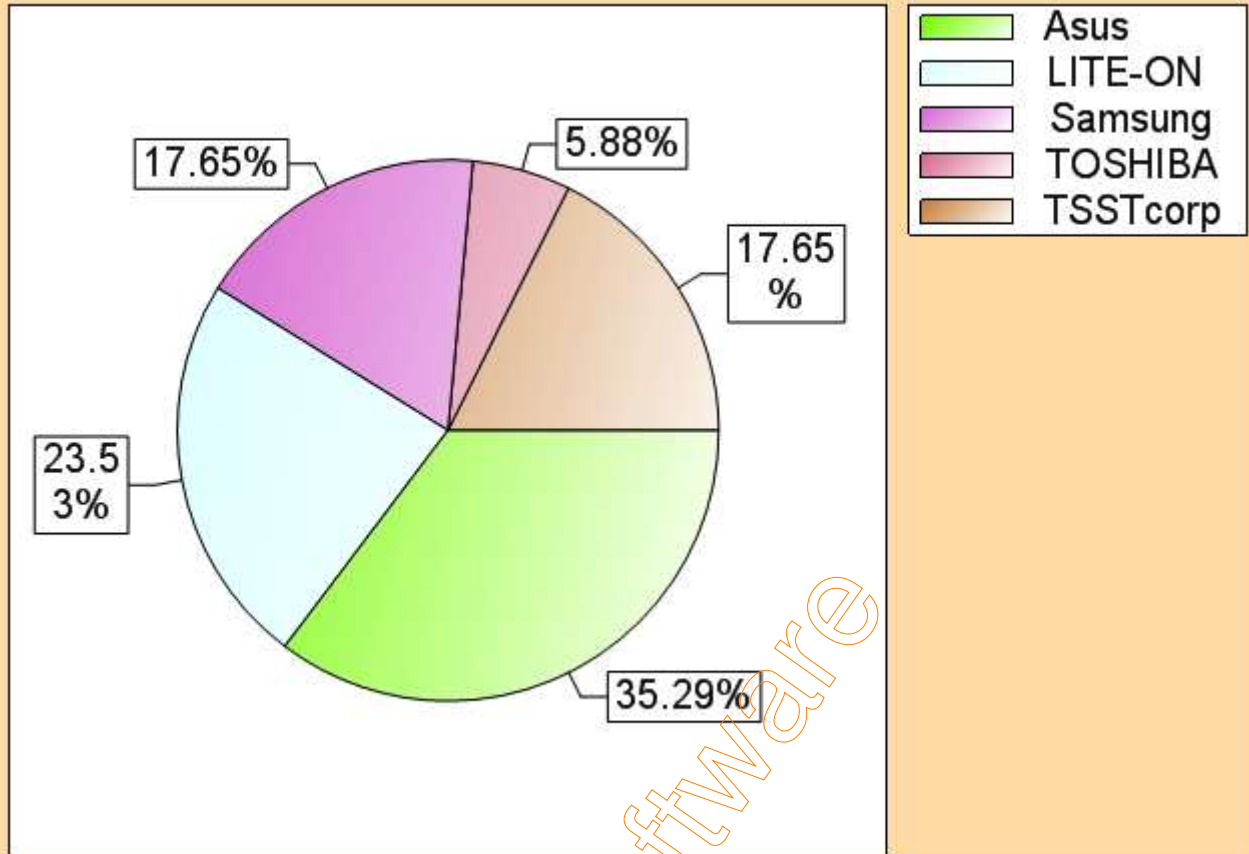

Company short name

Address

Report Hardware

Hardware statistics

Prepared by: Resource Analyzer

Created: 9/23/2007 7:15:27 PM

Analysis of manufacturers

Contribution of optical drive manufacturers